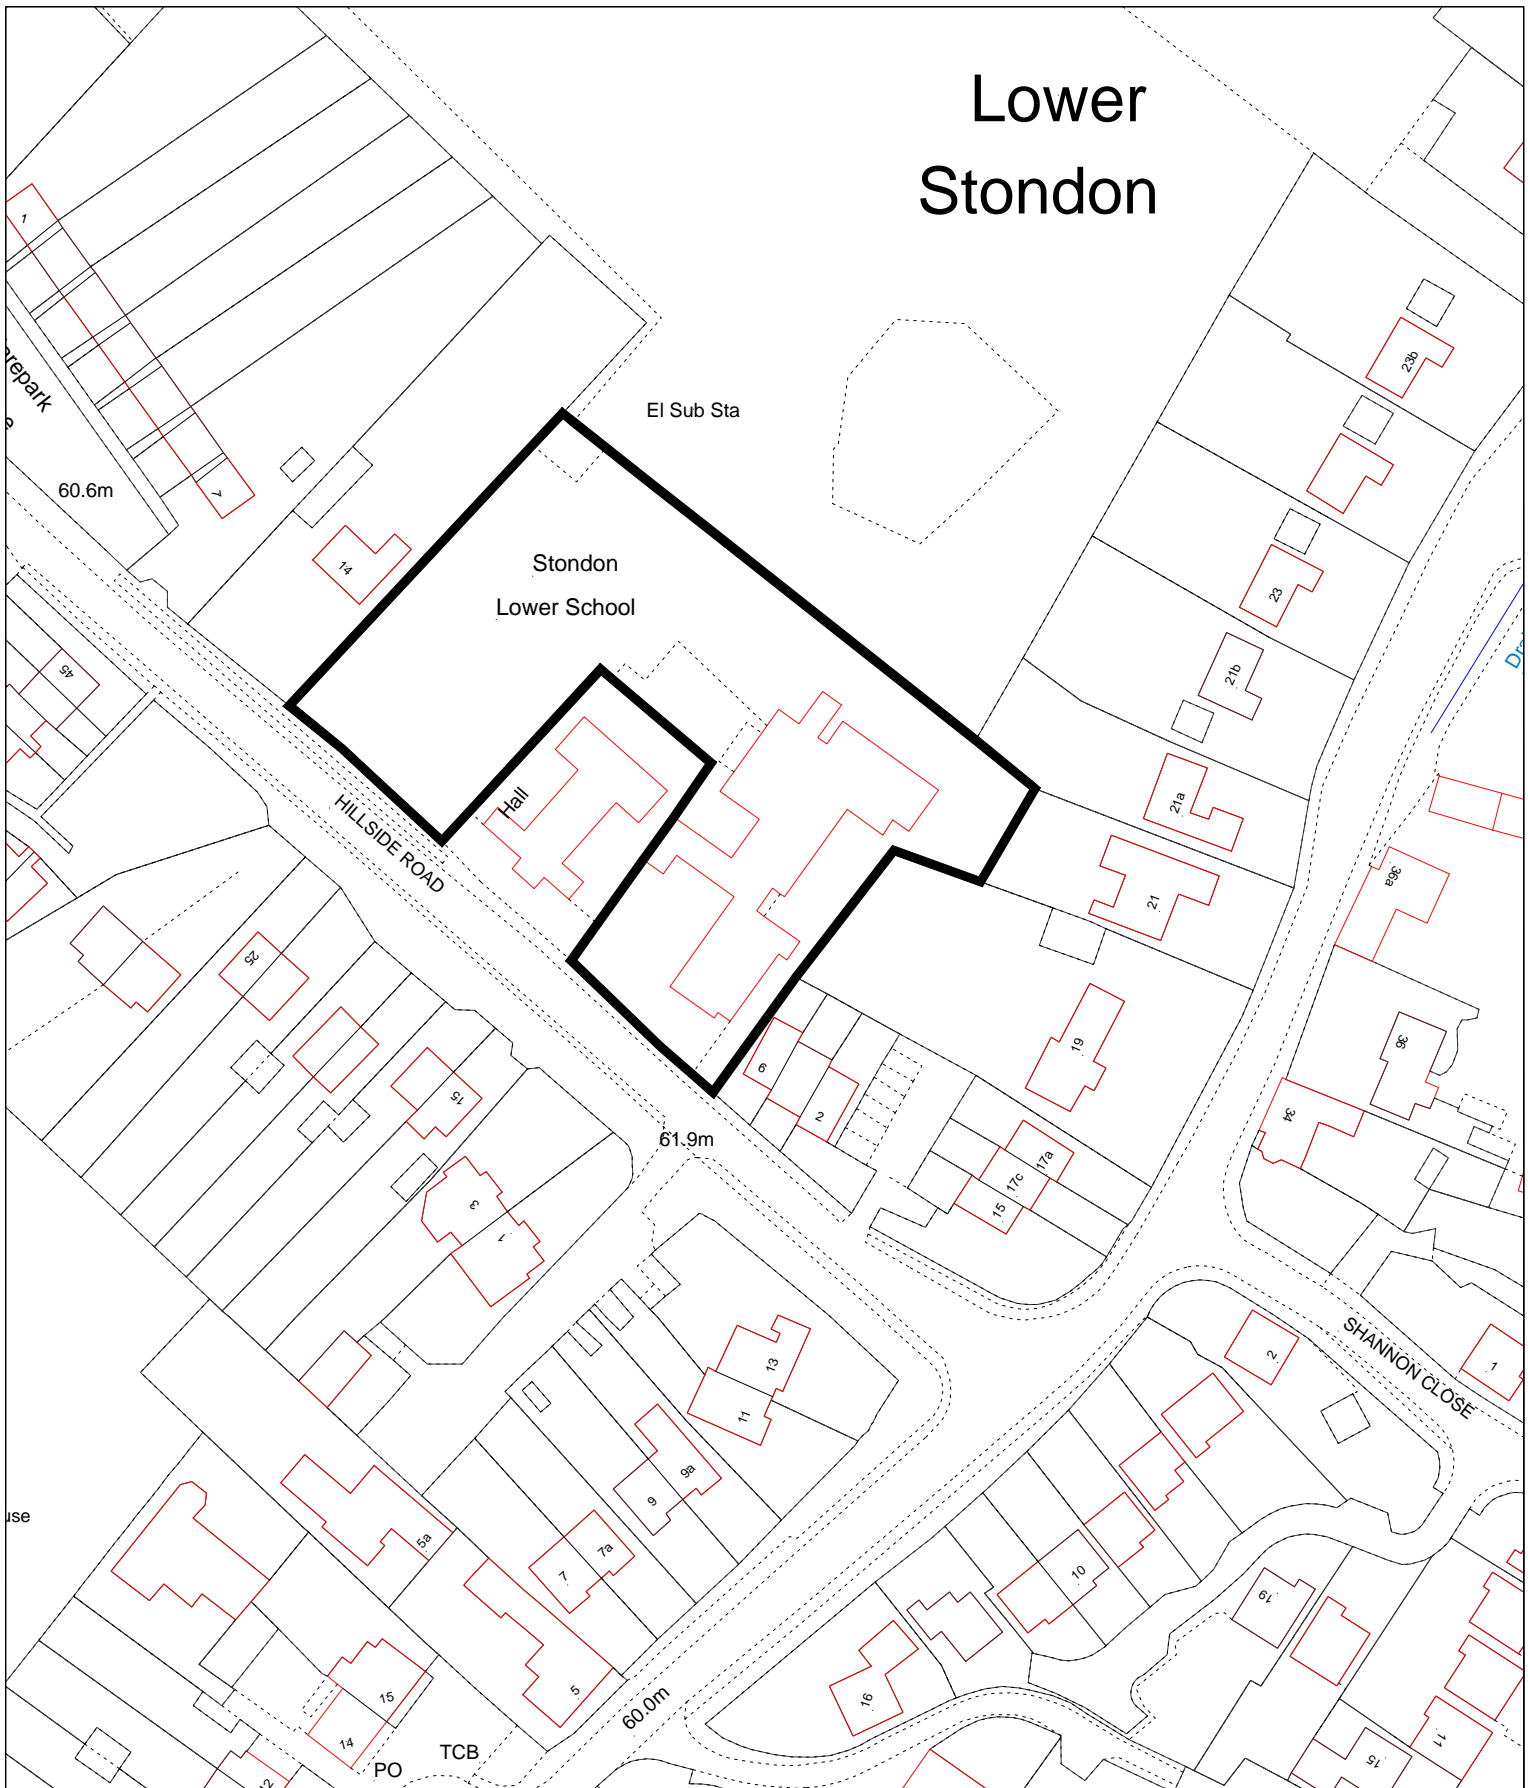

Lower Stondon

© Crown Copyright. All rights reserved.
Central Bedfordshire Council
Licence No. 100049029 (2009)
Date: 15:April:2010
Map Sheet No

Application No.19
CB/10/00682/REG3

Scale: 1:1250

Stondon Lower School, Hillside Road, Lower Stondon,
Henlow SG16 6LQ